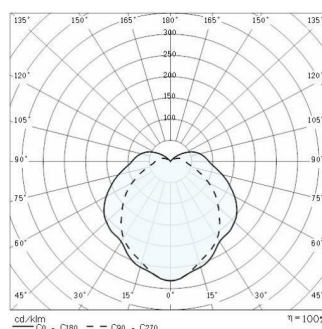

EKO+19/G LED

Part number	3016436
Lampholder:	LED
Light Source:	LED
Wattage:	10 W
Finish:	WH-87 / White / Textured
Insulation class:	I
Degree of protection:	IP66
IK-J-xxIP:	IK07 2J xx5
CRI:	80
Kelvin:	3000
Optic:	SYMMETRIC EXTRA WIDE REFLECTOR
Lightsource lumen output:	672 lm
Luminaire lumen output:	229 lm
L:	L80
B:	B10
Lifetime:	50000 h
Ta MIN luminaire:	-25°
Ta MAX luminaire:	40°

Description

- Wall and ceiling mounting luminaire for indoor and outdoor, comprising:
- Die-cast painted aluminium housing, ring and screens
 - Pressed glass diffuser, white painted inside
 - EPDM gasket
 - Diffuser stays securely hinged to the frame
 - No through wiring
 - Stainless steel locking screws
 - Photometric data measure according to UNI EN 13032-4 and IES LM-79-08

Photometric data

Technical drawings